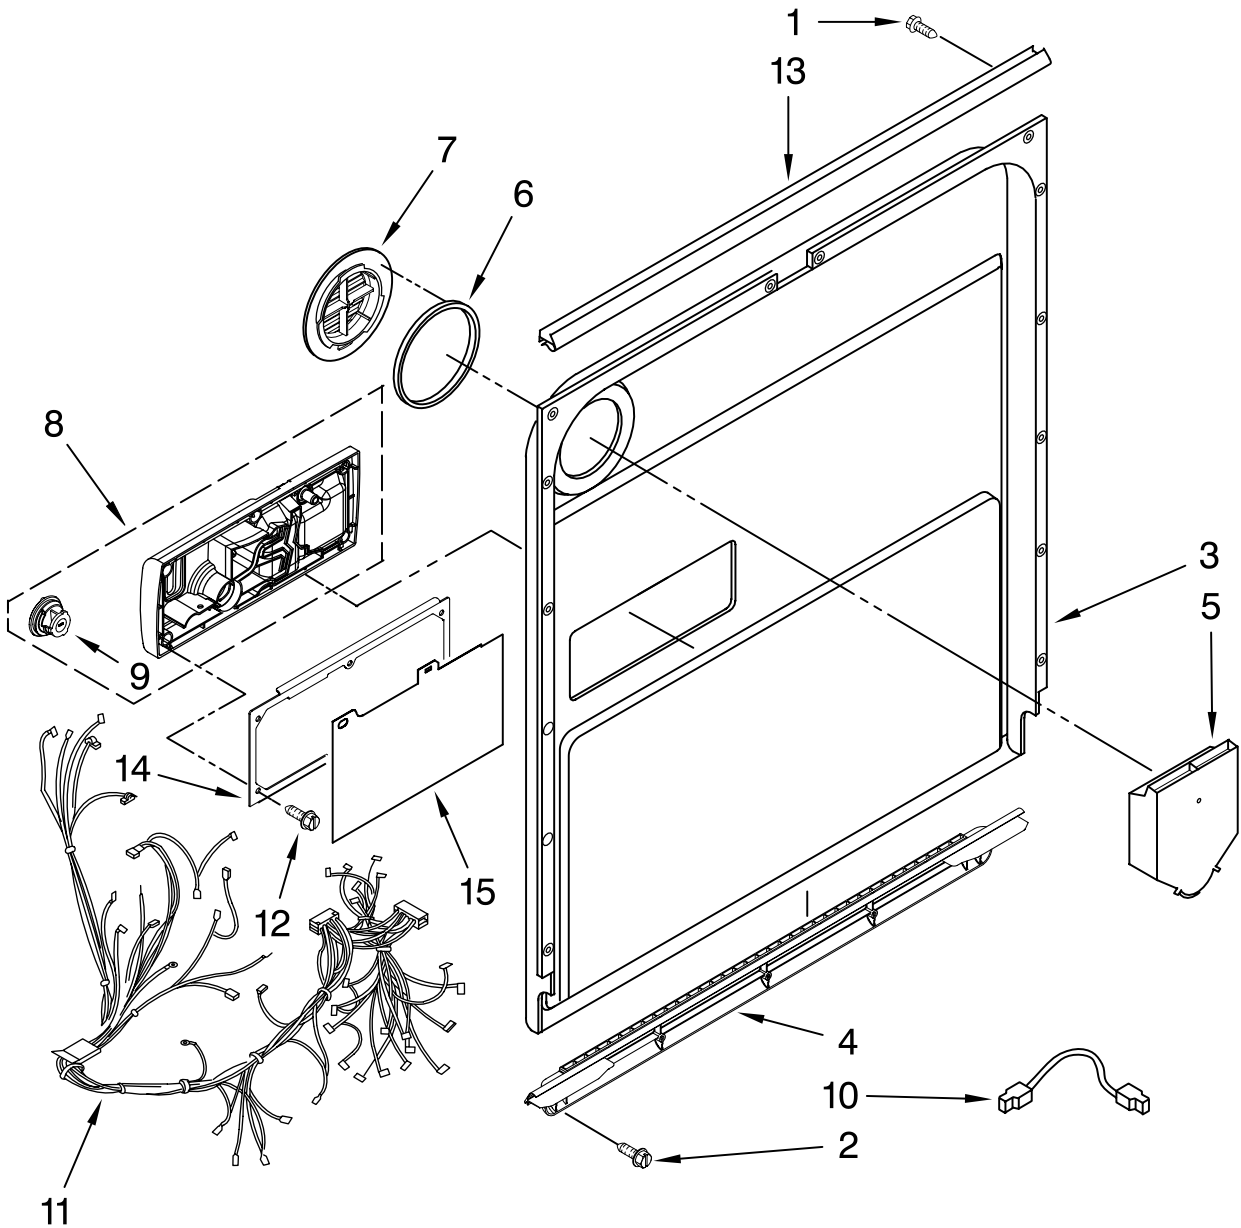

DOOR AND LATCH PARTS

For Models: KUDU03STBL2, KUDU03STWH2, KUDU03STSS2
(Black) (White) (Stainless)

Illus. No.	Part No.	DESCRIPTION
1	3369051	Screw, Door
2	8281217	Screw
3	W10084288	Inner Door Mastic Assembly (Also Order Item 6)
4	W10077883	Inlet, Air
5	8572611	Vent Assembly (Also Order Item 6)

Illus. No.	Part No.	DESCRIPTION
6	8269259	Gasket, Vent
7	W10077877	Deflector, Vent (Also Order Item 6)
8	W10077882	Dispenser, Assembly
9	W10077881	Knob, Rinse Aid
10	8545608	Harness, Vent Motor

Illus. No.	Part No.	DESCRIPTION
11	W10078202	Wiring Harness
12	8281154	Screw
13	8535660	Seal, Console/door
14	8535637	Bracket, Dispenser
15	8531865	Shield, Dispenser

FOR ORDERING INFORMATION REFER TO PARTS PRICE LIST